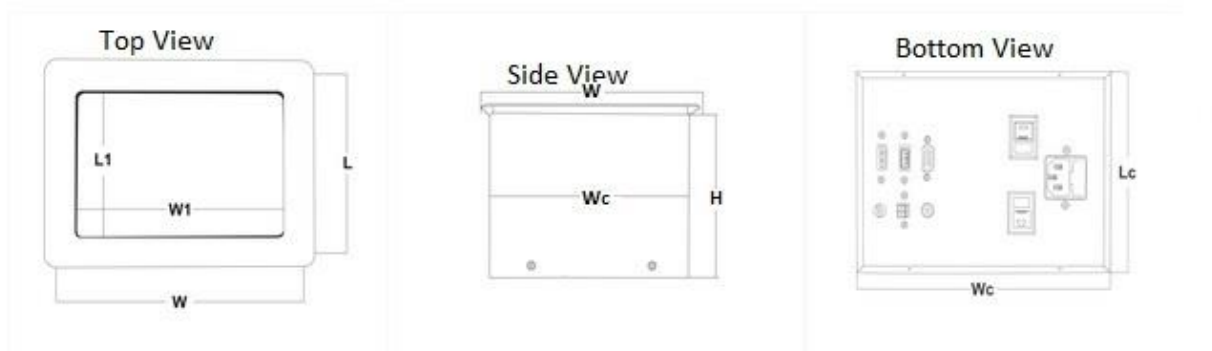

POPUP TABLE TOP BOX: TTB-PTC

Product Code

TTB-PTC-yyy → Table Top Box – Popup Type with Connector – Product Serial Number

Features

- ✓ Smart solution for conference table
- ✓ Convenient access of different types of cables
- ✓ Hydraulic Mechanism is used
- ✓ Self fitting clamp easy to install
- ✓ Available in Rectangular shape
- ✓ Available in Black / White anodized Top Surface

Available Model & Connectivity

Model 1: TTB-PTC-211 → VGA, HDMI, AUDIO, VIDEO, USB, SWITCH, LANx2, POWERx1

Top View

Bottom View

Model 2: TTB-PTC-222 → VGA, HDMI, AUDIO, USB, LANx2, POWERx2

Top View

Bottom View

Also customize the models as per your requirement and quantity

Dimension Drawing

Dimension

Outer Plate Dimension (WxL): 205x150 mm

Inner Plate Dimension (W1xL1): 155x100 mm

Cutout Dimension (WcxLc): 185x135 mm

Height (H): 150mm

Click here for further detail: http://supersystem.co.in/index.php?route=product/category&path=25_28